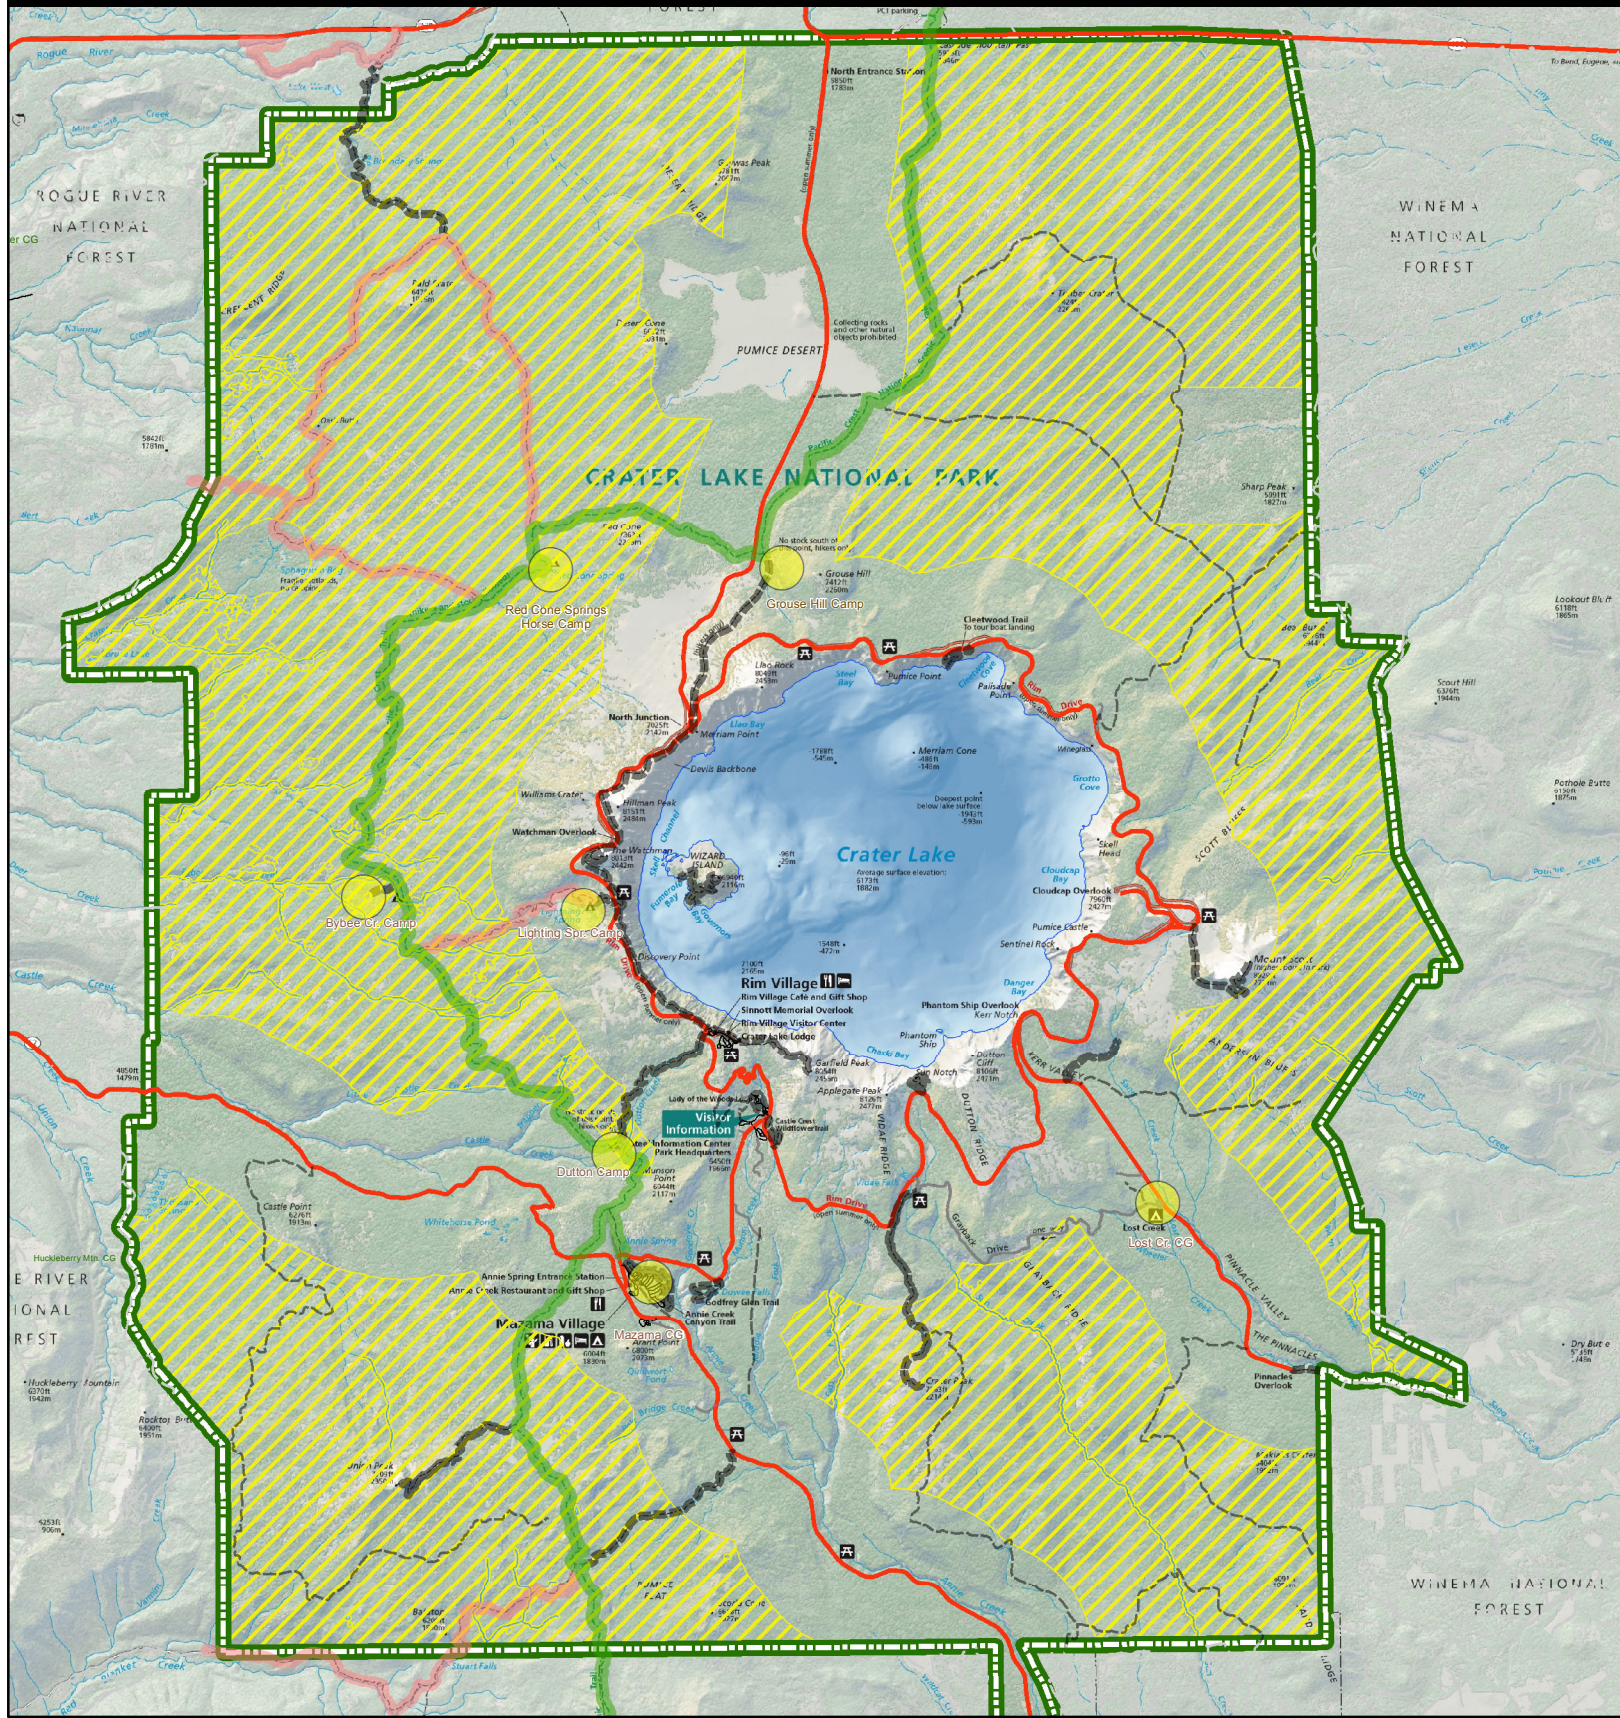

Crater Lake National Park

Allowable Backcountry Camping Areas

National Park Service
U.S. Department of the Interior

The National Park Service shall not be held liable for improper or incorrect use of this map and/or the data contained herein. No warranty is expressed or implied as to accuracy, reliability, or completeness.

-  Pacific Crest NST, stock allowed
-  Other Trails, stock allowed
-  Hiking Trails, no stock
-  Unmaintained Trails/Abandoned Roads

-  Park Boundary
-  Camping Permitted
-  Campgrounds